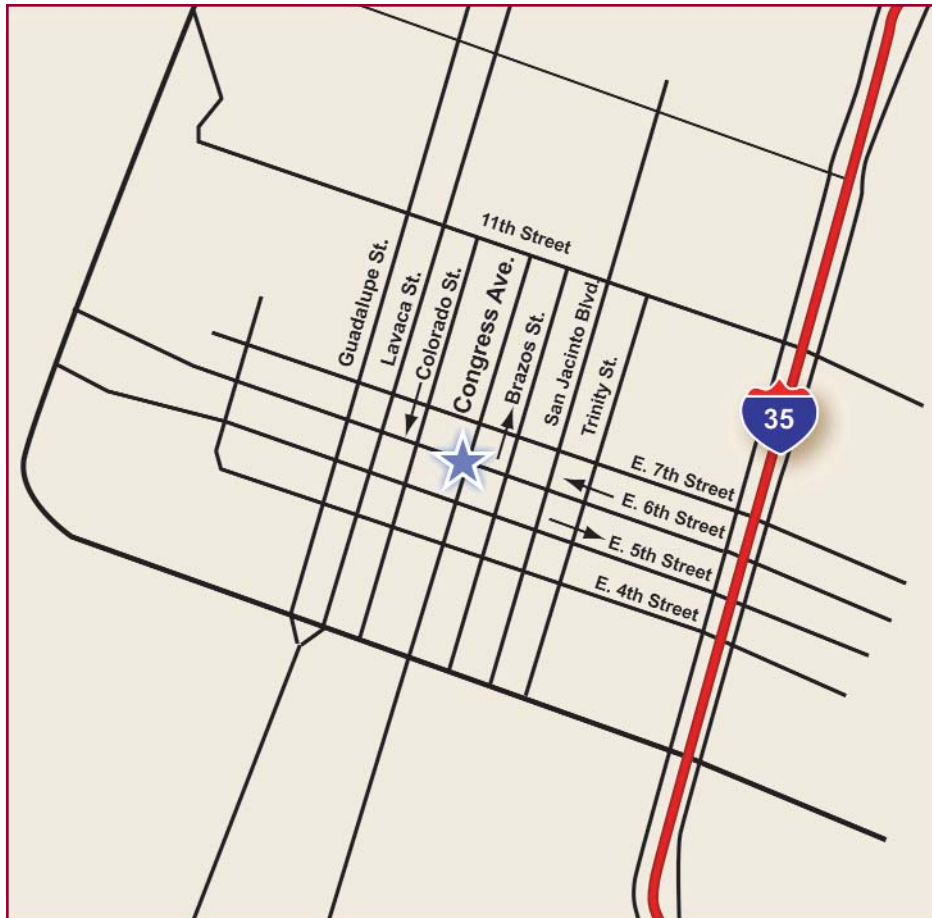

## Haynes and Boone Austin Office Directions

**Directions from I-35:** Take the 6th Street exit and go west on 6th Street towards downtown. Continue through the lights at Congress Avenue and Colorado. Take a right onto Lavaca Street. Take a right onto 7th Street. The ramp to the parking garage will be on your right after Colorado but before you get to Congress Avenue.

**Directions from Mopac:** Take the 5th Street exit and go east on 5th Street towards downtown. Take a left onto Lavaca Street. Take a right onto 7th Street. The ramp to the parking garage will be on your right after Colorado but before you get to Congress Avenue.

The office is located in One American Center at the northwest corner of 6th Street and Congress. One American Center parking garage is accessible from 7th Street.

Haynes and Boone, LLP  
600 Congress Avenue  
Suite 1300  
Austin, Texas 78701